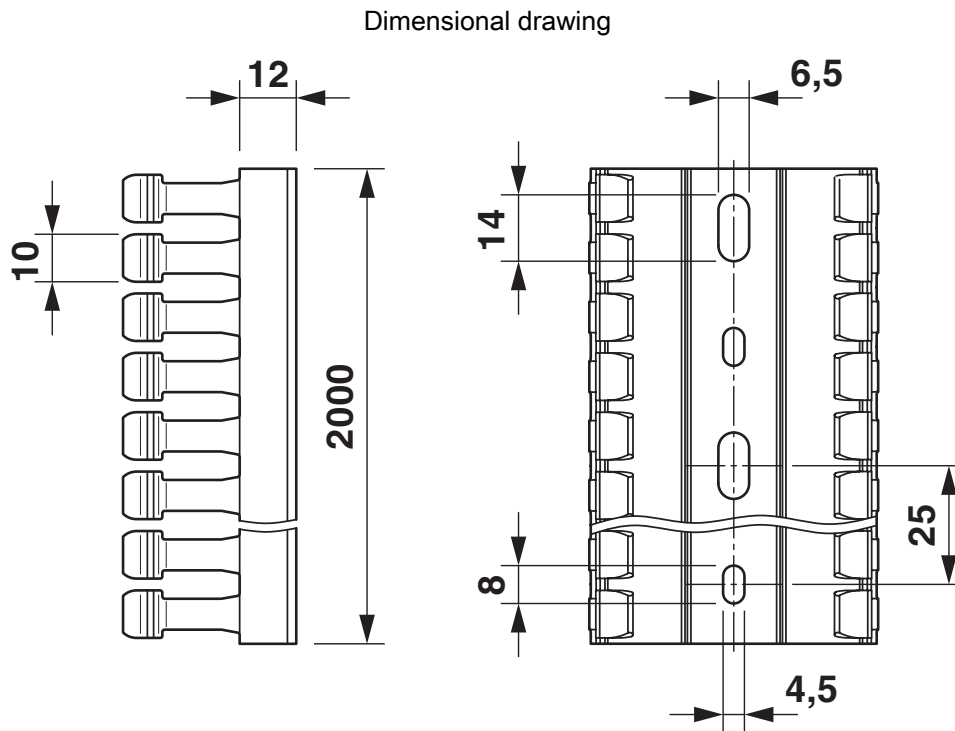

CD 40X60 - Cable duct

3240192

<https://www.phoenixcontact.com/in/products/3240192>

Drawings

Base perforation according to DIN EN 50085

Phoenix Contact 2023 © - all rights reserved
<https://www.phoenixcontact.com>

PHOENIX CONTACT (I) Pvt. Ltd.
A-58/2, Okhla Industrial Area, Phase - II, New Delhi-110 020

+91.1275.71420
info@phoenixcontact.co.in